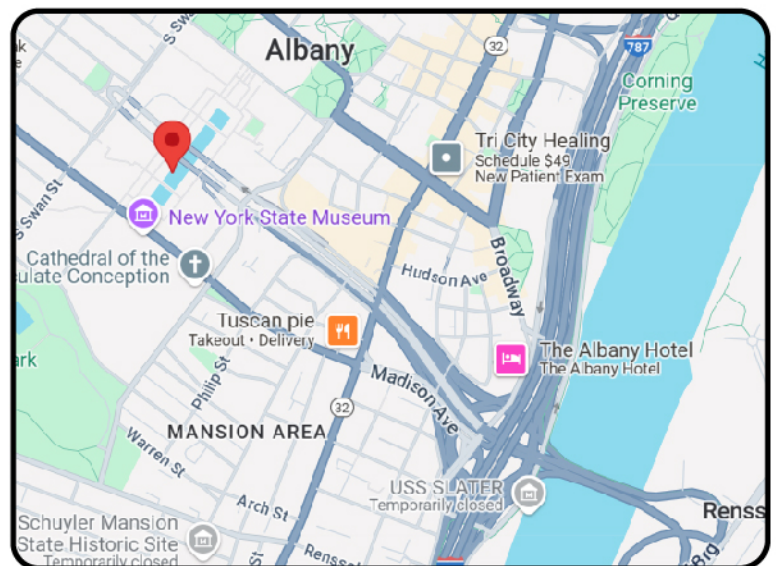

100 S Mall Arterial, Albany, NY 12242
<https://empirestateplaza.ny.gov/directions>