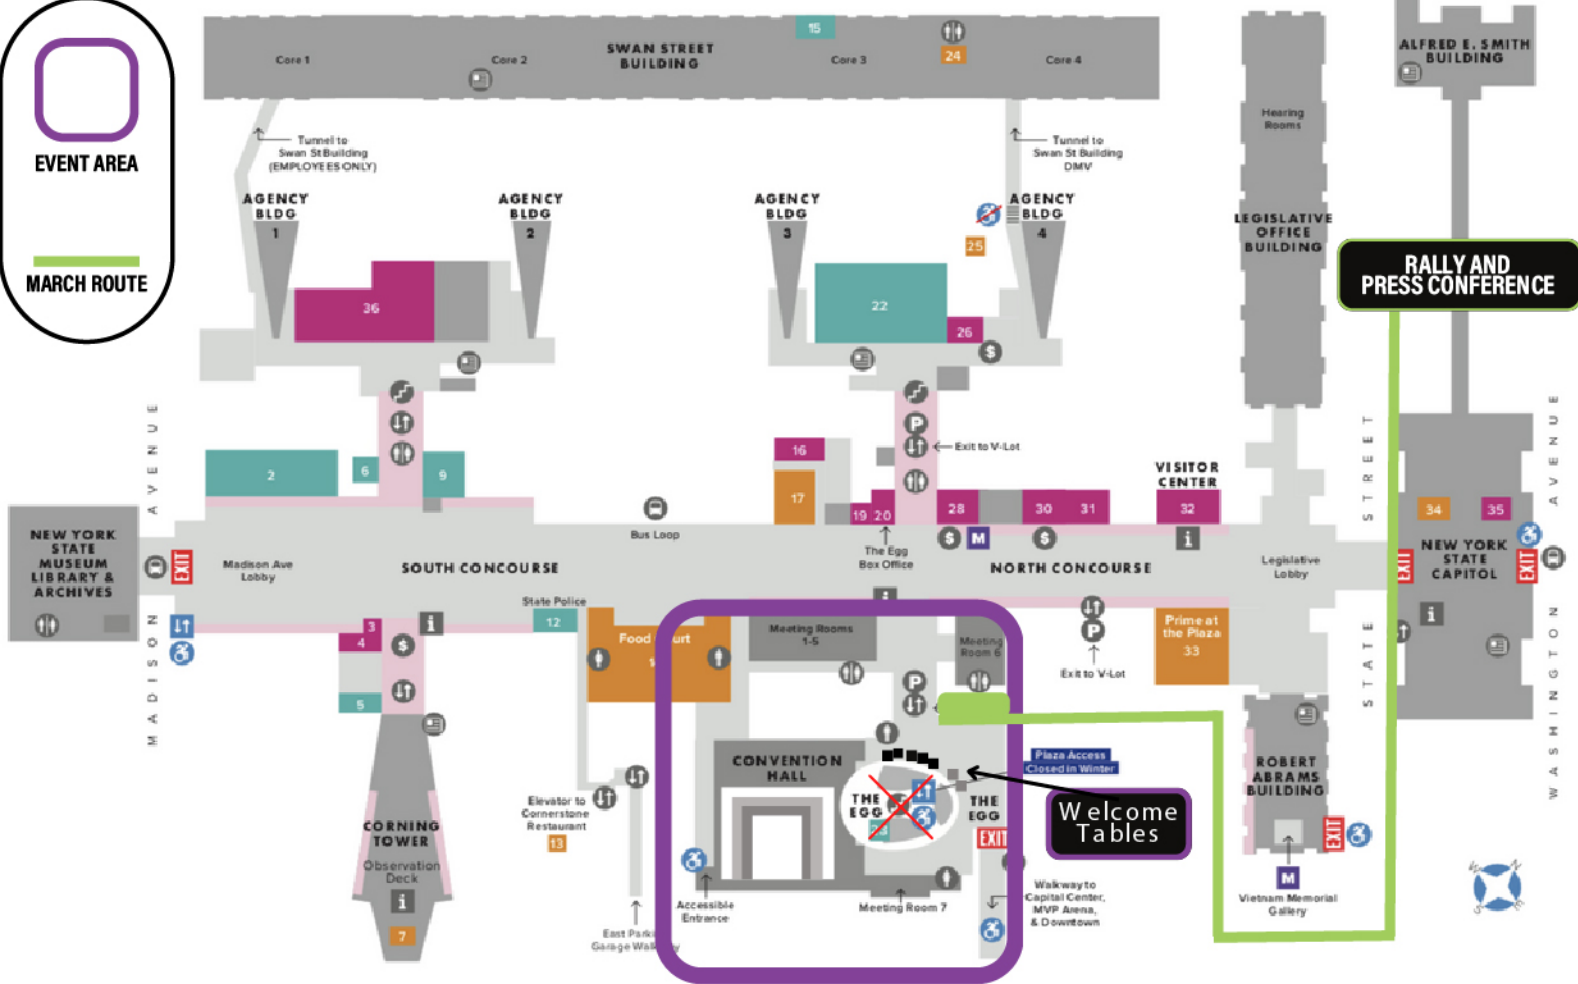

### V-LOT PARKING

The Empire State Plaza V-Lot (Visitors Lot) is the primary lot for visitors, located beneath the Empire State Plaza and accessed through I-787 Empire State Plaza exit.

### \$10.00 FLAT FEE

(Cars parked past 3:00 a.m. will be charged for next day parking)  
90 minutes or less, No charge at Exit Gate.

**100 S Mall Arterial, Albany, NY 12242**  
<https://empirestateplaza.ny.gov/directions>

## STAND UP FOR RECOVERY DAY MAP OF EMPIRE PLAZA CONCOURSE LEVEL

**MAP KEY**

**EVENT AREA**

**MARCH ROUTE**

- Map Key**
- Information
  - ATM
  - Exit to Plaza
  - Elevator
  - Elevator to Plaza Level Accessible
  - Parking (use elevators)
  - CDTA Bus Stop
  - Newsstand Convenience Store
  - Memorials  
Martin Luther King, Jr. Memorial  
Vietnam Memorial Gallery
  - Empire State Plaza Art Collection

- Food**
- 7 B-Rads Executive Bistro  
ID or Visitor Pass required
  - 13 Cornerstone at the Plaza  
Plaza Level
  - 14 Food Court  
Au Bon Pain | Auntie Anne's | Bombers  
Honest Weight | Kuma Ani | McDonald's  
PBD Kitchen | Pho Yum
  - 17 Logan's Deli and Market
  - 24 Swan Street Cafeteria  
WV Pizza
  - 25 B-Rad's Express  
Plaza Level
  - 33 Prime at the Plaza Café
  - 34 Dunkin' Donuts